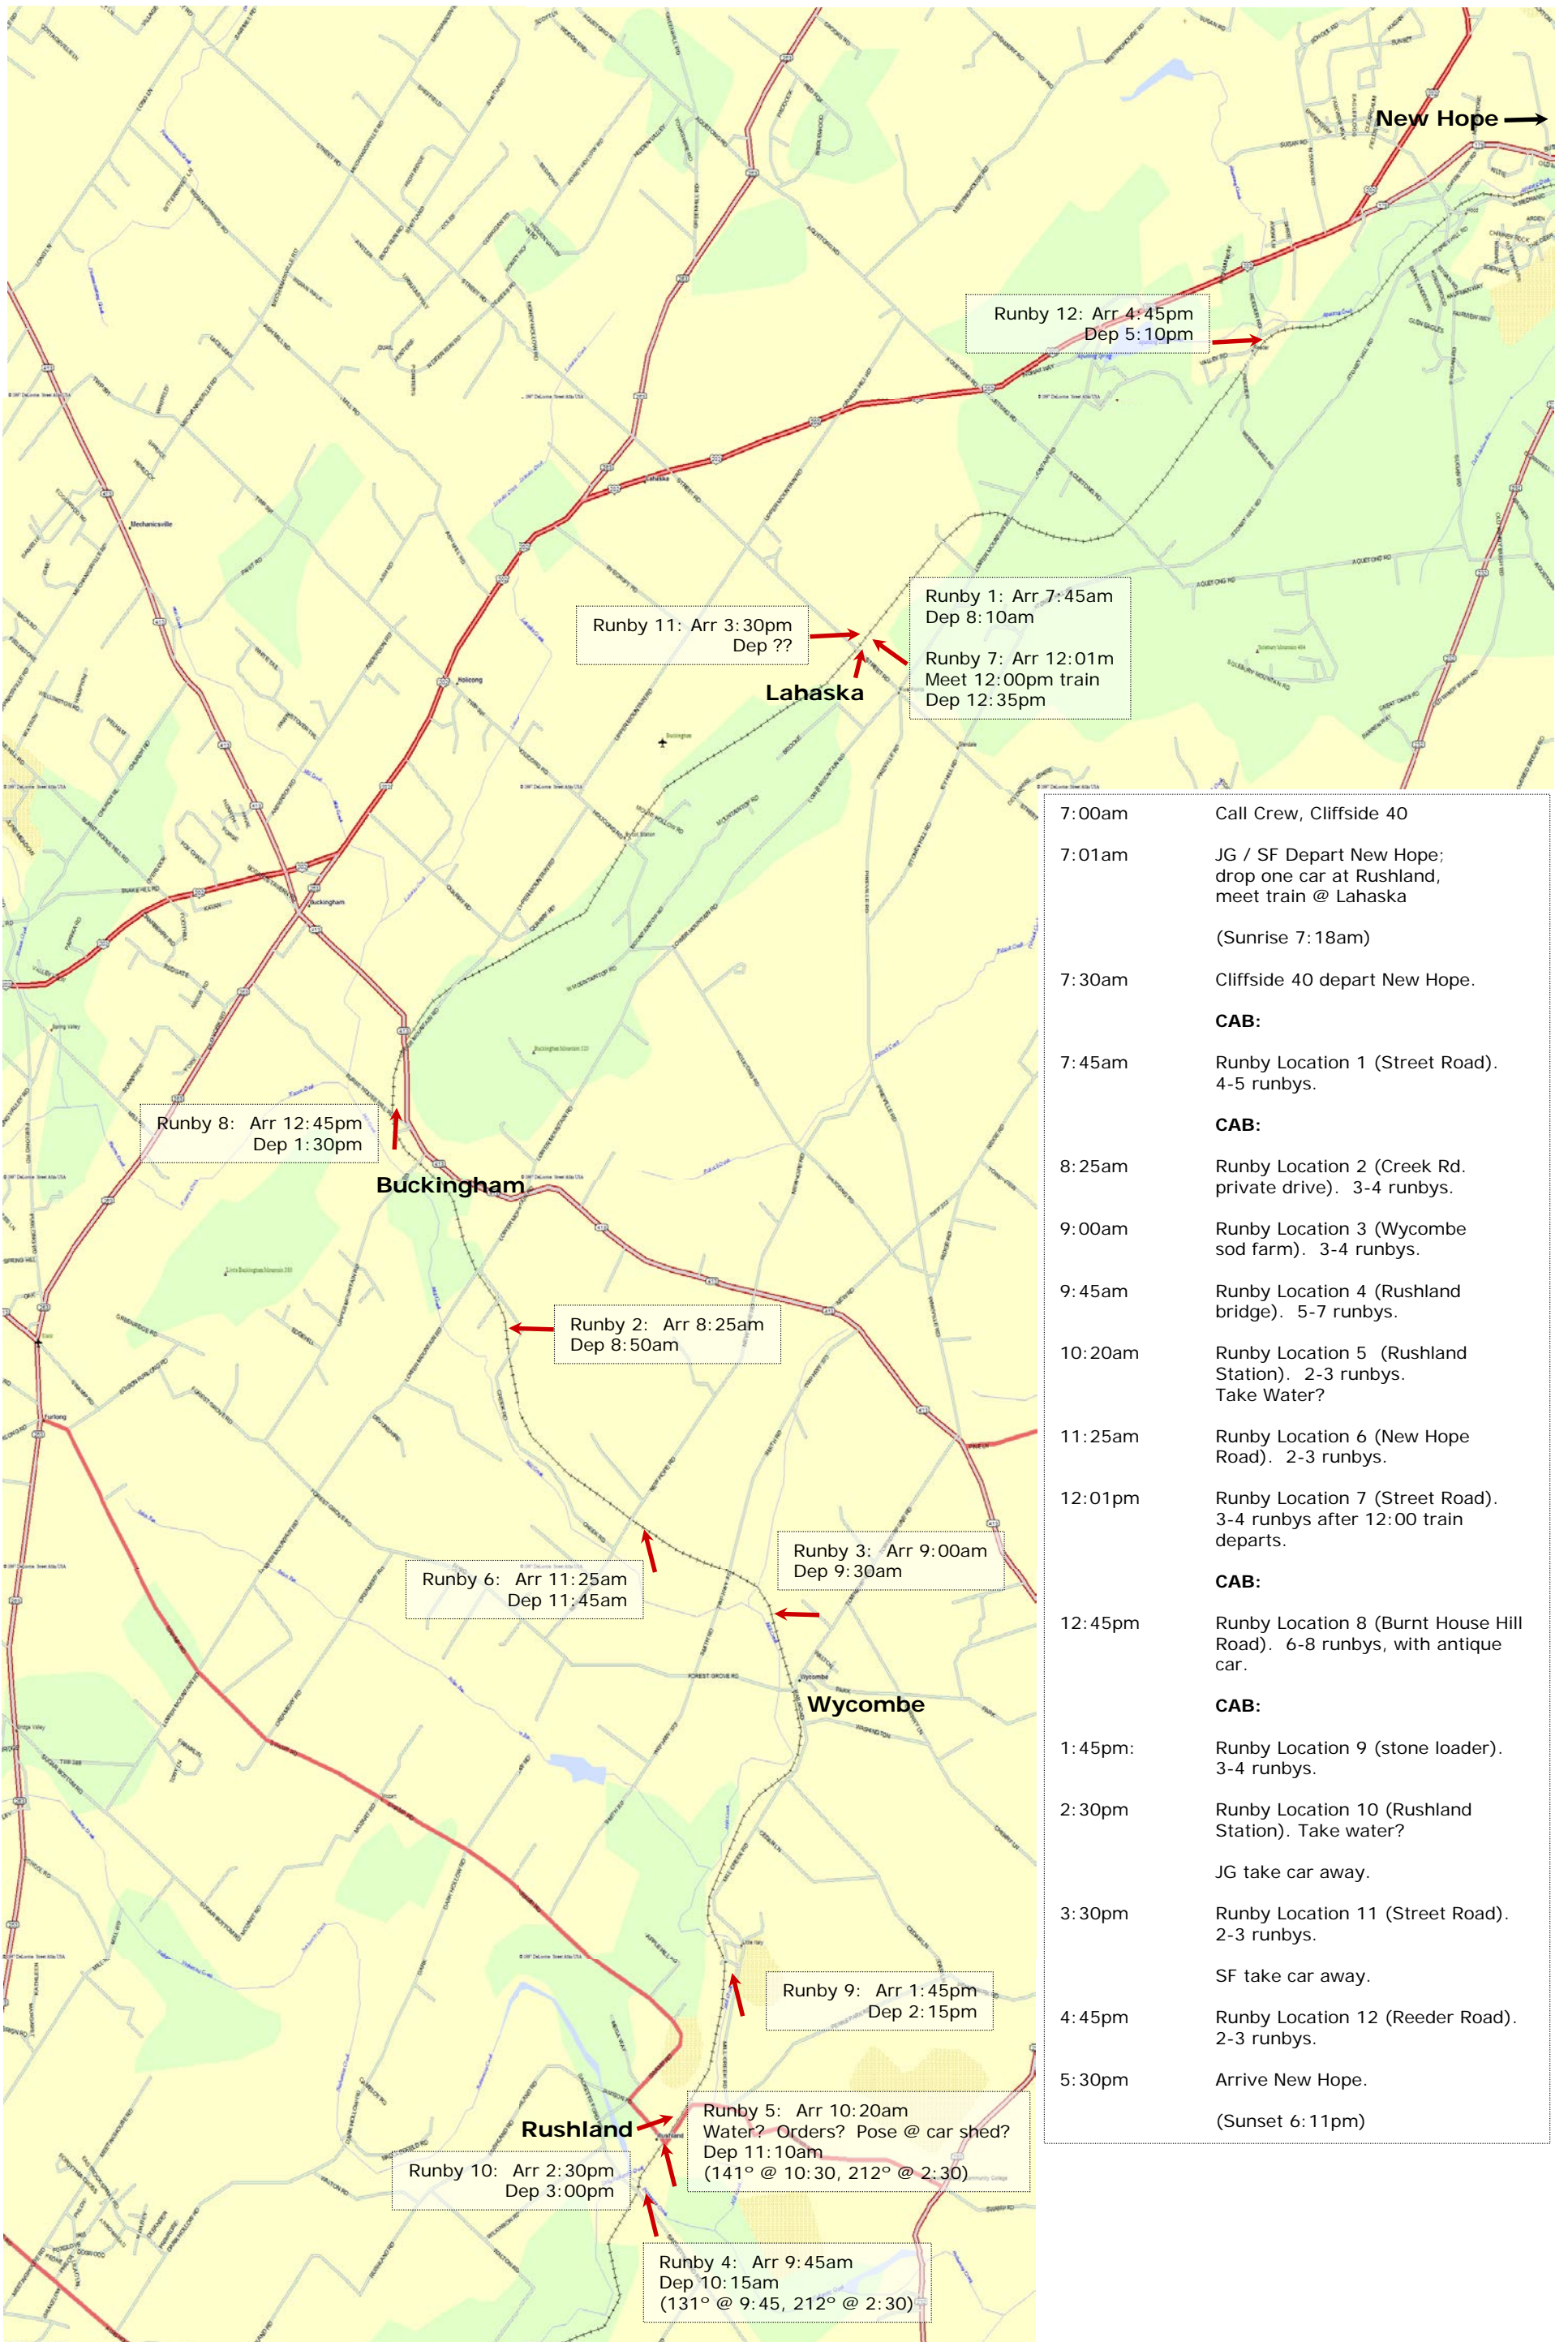

New Hope & Ivyland Railroad Photo Special – revised October 20, 2004

New Hope & Ivyland Railroad Photo Special – Photo Location Summary

Schedule AS PLANNED (actual locations on map)

7:00am	Call Crew, Cliffside 40
7:01am	JG / SF Depart New Hope; drop one car at Rushland, meet train @ Lahaska
	(Sunrise 7:18am)
7:30am	Cliffside 40 depart New Hope.
	CAB:
7:45am	Runby Location 1 (Street Road). 4-5 runbys.
	CAB:
8:25am	Runby Location 2 (Creek Rd. private drive). 3-4 runbys.
9:00am	Runby Location 3 (Wycombe sod farm). 3-4 runbys.
9:45am	Runby Location 4 (Rushland bridge). 5-7 runbys.
10:20am	Runby Location 5 (Rushland Station). 2-3 runbys. Take Water?
11:25am	Runby Location 6 (New Hope Road). 2-3 runbys.
12:01pm	Runby Location 7 (Street Road). 3-4 runbys after 12:00 train departs.
	CAB:
12:45pm	Runby Location 8 (Burnt House Hill Road). 6-8 runbys, with antique car.
	CAB:
1:45pm	Runby Location 9 (stone loader). 3-4 runbys.
2:30pm	Runby Location 10 (Rushland Station). Take water? JG take car away.
3:30pm	Runby Location 11 (Street Road). 2-3 runbys. SF take car away.
4:45pm	Runby Location 12 (Reeder Road). 2-3 runbys.
5:30pm	Arrive New Hope. (Sunset 6:11pm)