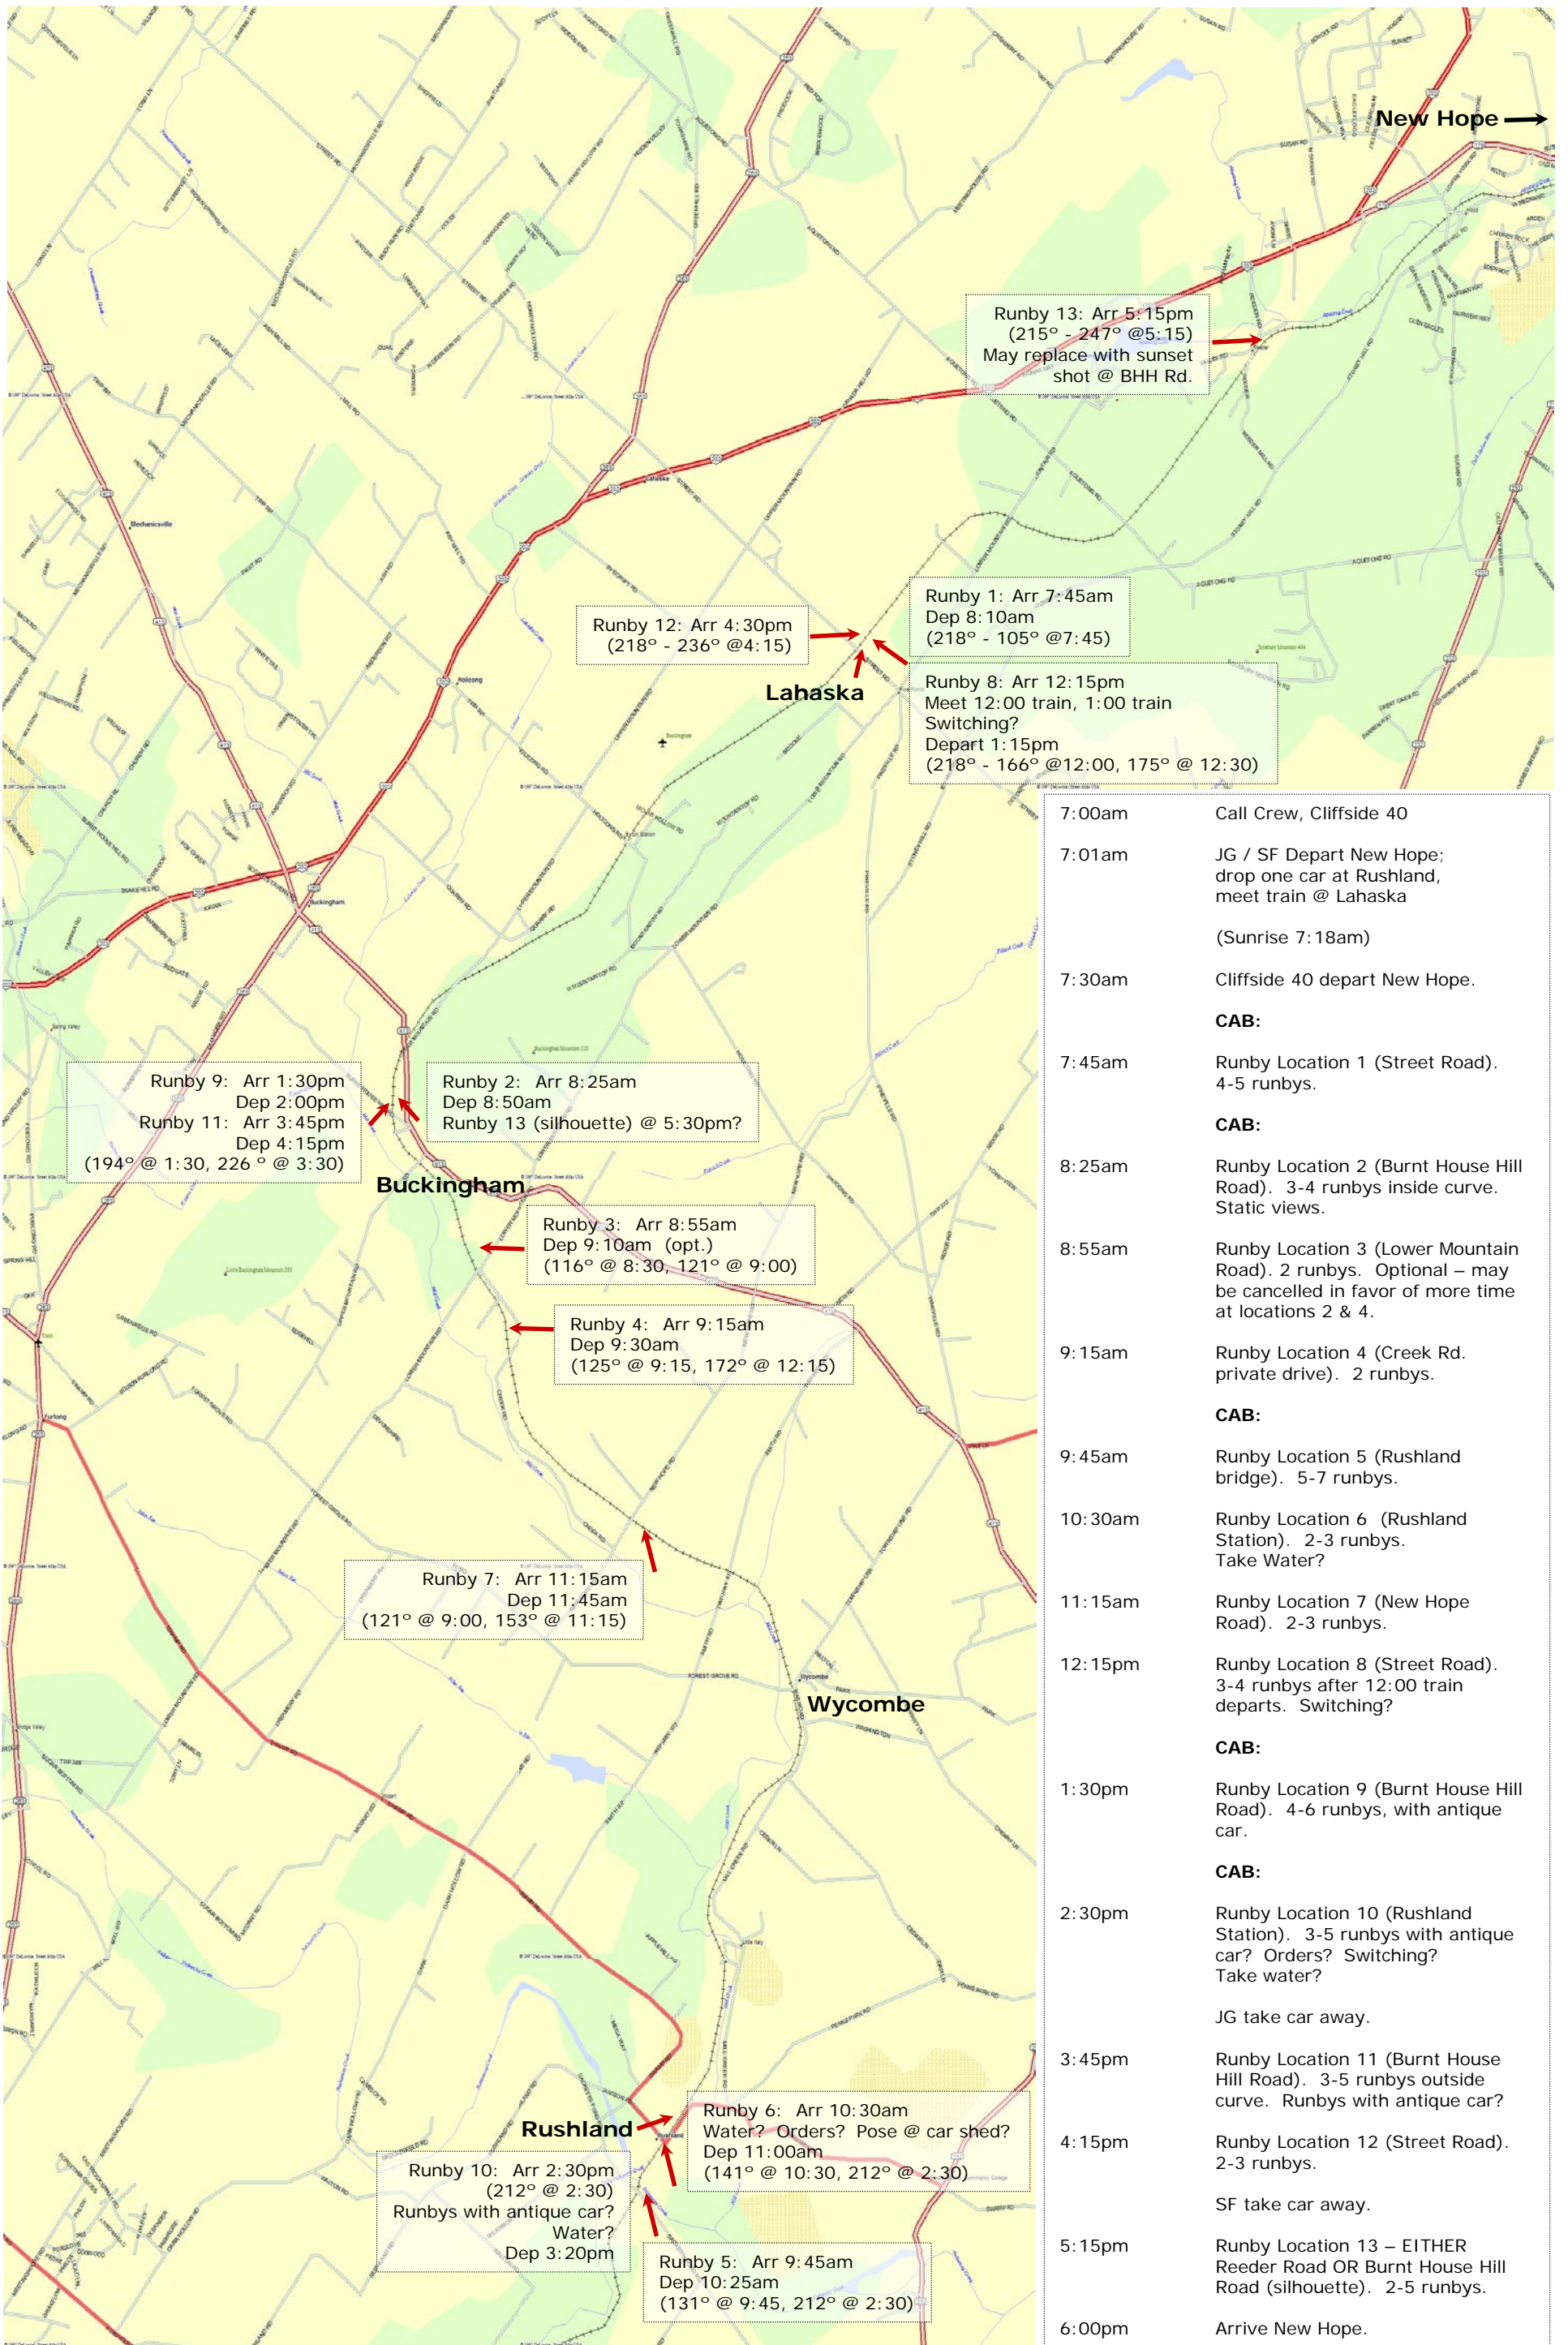

New Hope & Ivyland Railroad Photo Special

7:00am	Call Crew, Cliffsides 40
7:01am	JG / SF Depart New Hope; drop one car at Rushland, meet train @ Lahaska (Sunrise 7:18am)
7:30am	Cliffsides 40 depart New Hope. CAB:
7:45am	Runby Location 1 (Street Road). 4-5 runbys. CAB:
8:25am	Runby Location 2 (Burnt House Hill Road). 3-4 runbys inside curve. Static views.
8:55am	Runby Location 3 (Lower Mountain Road). 2 runbys. Optional – may be cancelled in favor of more time at locations 2 & 4.
9:15am	Runby Location 4 (Creek Rd. private drive). 2 runbys. CAB:
9:45am	Runby Location 5 (Rushland bridge). 5-7 runbys.
10:30am	Runby Location 6 (Rushland Station). 2-3 runbys. Take Water?
11:15am	Runby Location 7 (New Hope Road). 2-3 runbys.
12:15pm	Runby Location 8 (Street Road). 3-4 runbys after 12:00 train departs. Switching? CAB:
1:30pm	Runby Location 9 (Burnt House Hill Road). 4-6 runbys, with antique car. CAB:
2:30pm	Runby Location 10 (Rushland Station). 3-5 runbys with antique car? Orders? Switching? Take water? JG take car away.
3:45pm	Runby Location 11 (Burnt House Hill Road). 3-5 runbys outside curve. Runbys with antique car?
4:15pm	Runby Location 12 (Street Road). 2-3 runbys. SF take car away.
5:15pm	Runby Location 13 – EITHER Reeder Road OR Burnt House Hill Road (silhouette). 2-5 runbys.
6:00pm	Arrive New Hope. (Sunset 6:11pm)