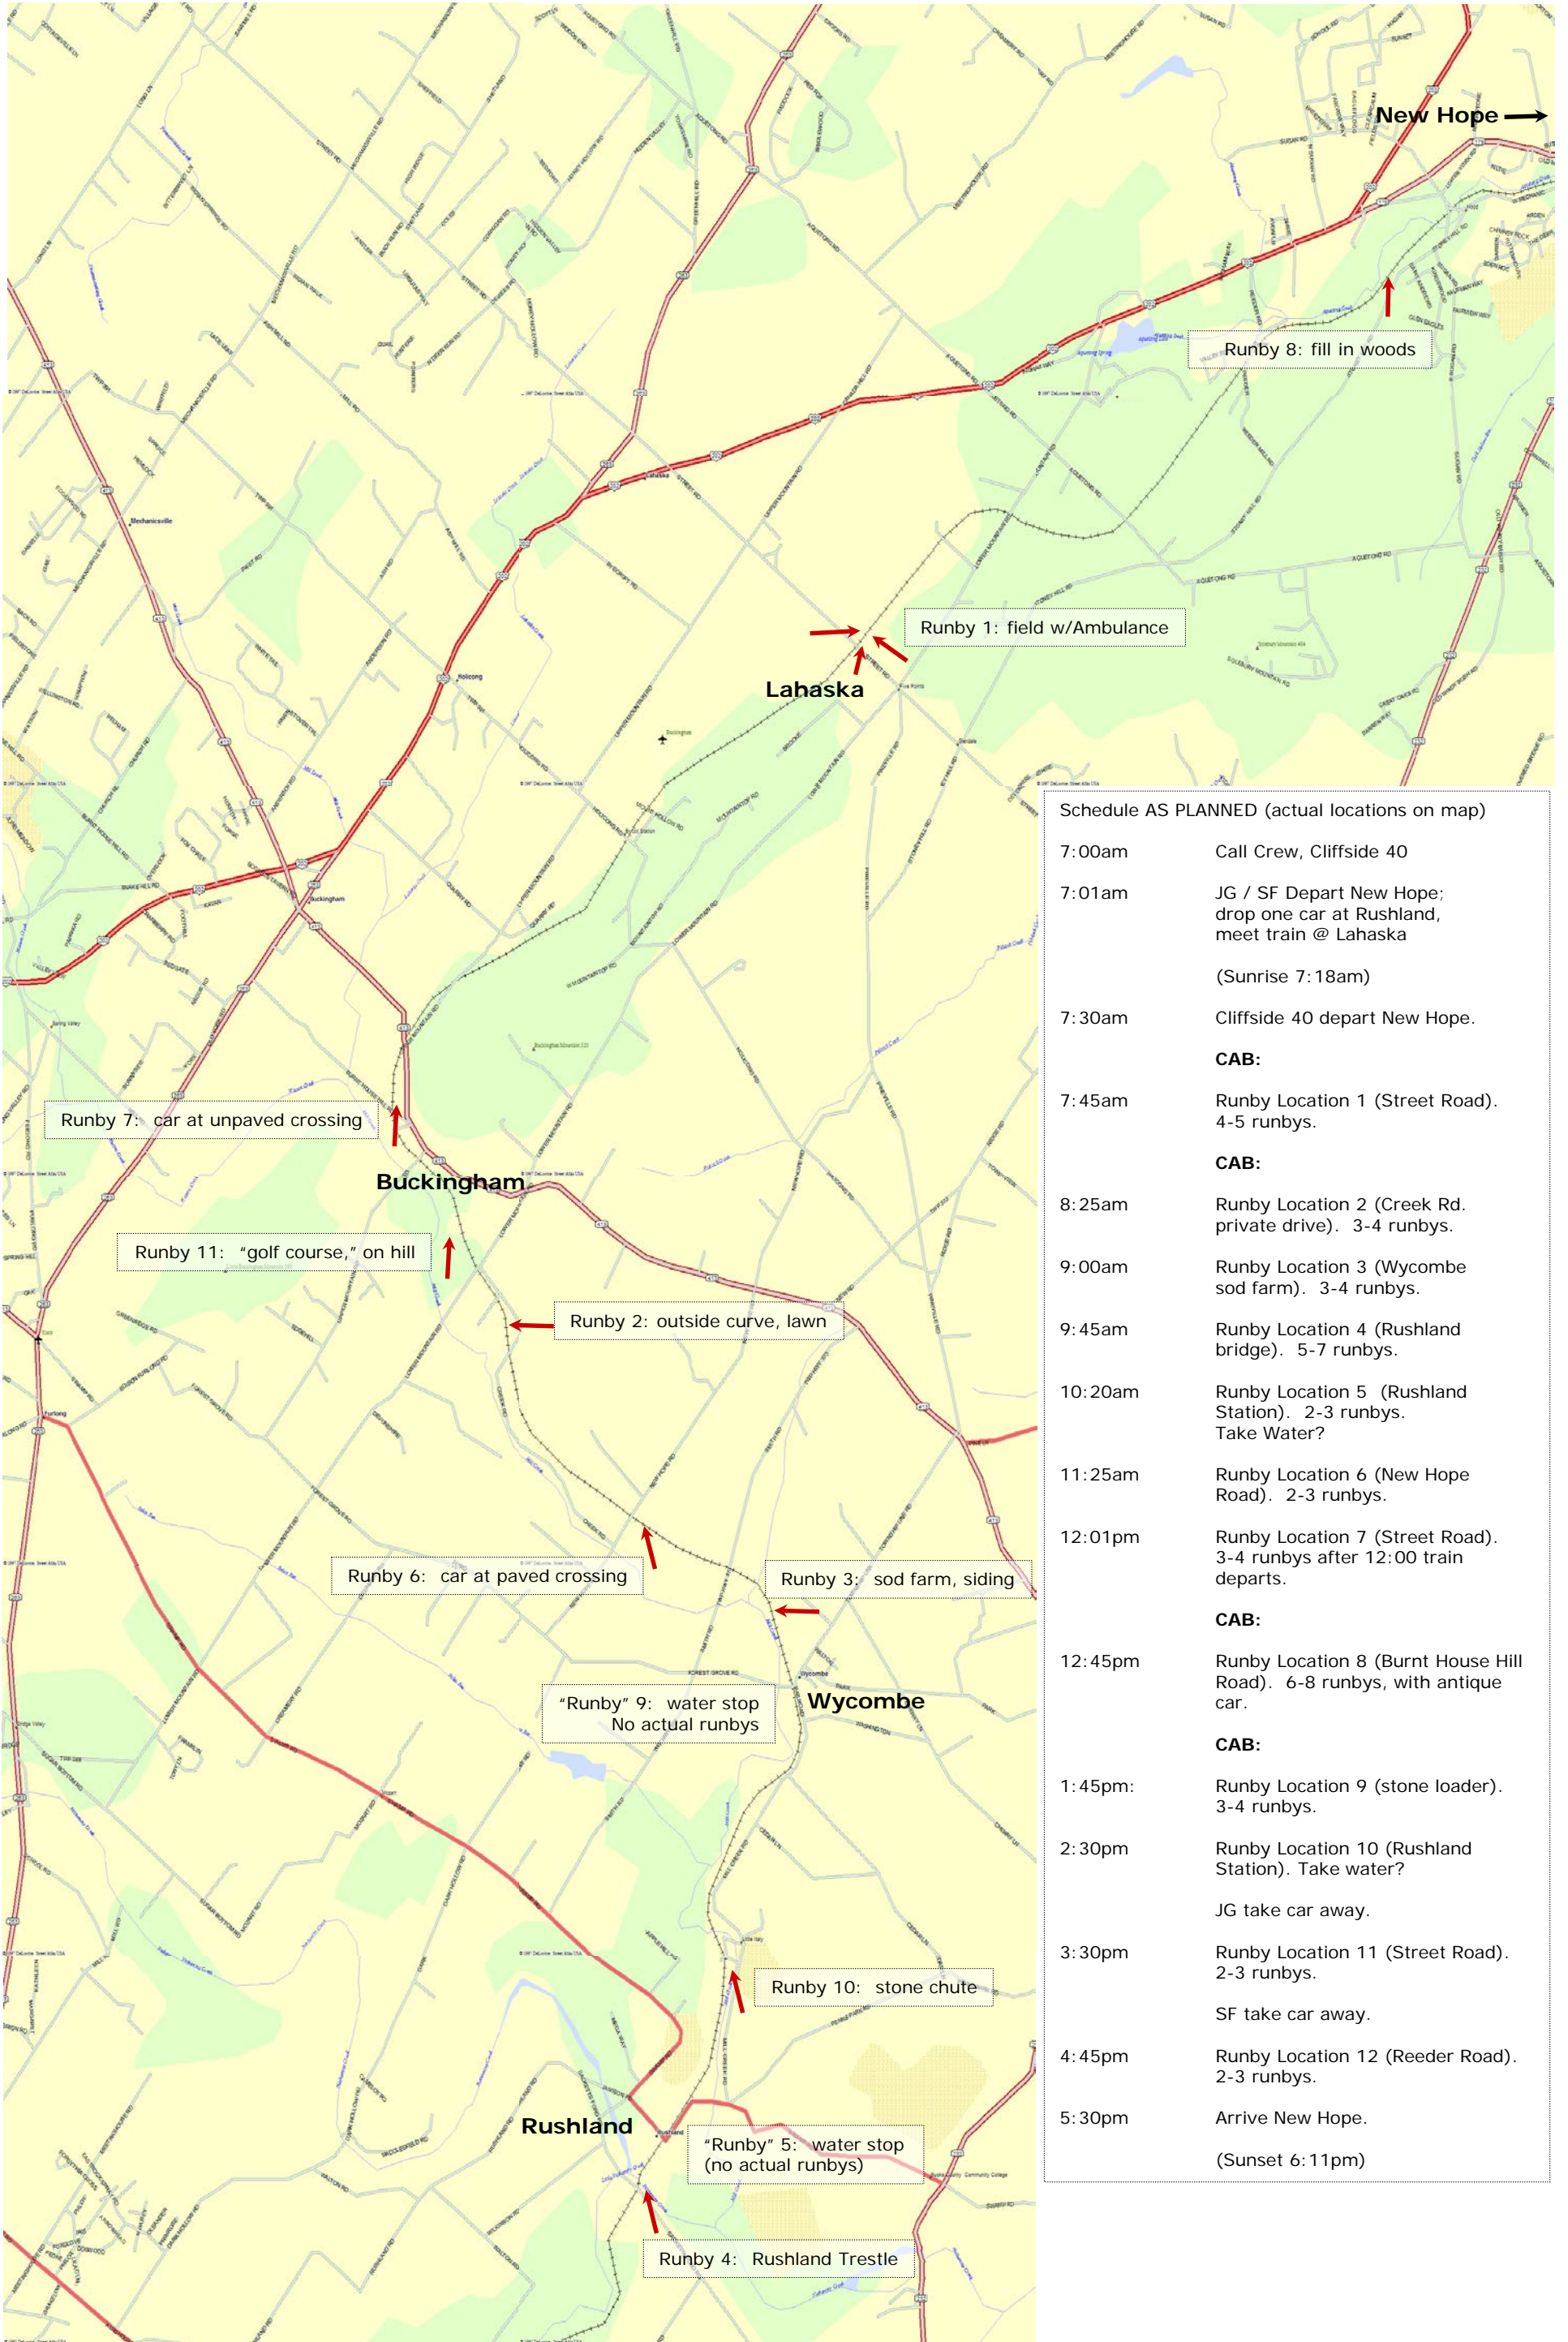

New Hope & Ivyland Railroad Photo Special – revised October 20, 2004

New Hope & Ivyland Railroad Photo Special – Photo Location Summary

Schedule AS PLANNED (actual locations on map)

7:00am	Call Crew, Cliffside 40
7:01am	JG / SF Depart New Hope; drop one car at Rushland, meet train @ Lahaska
	(Sunrise 7:18am)
7:30am	Cliffside 40 depart New Hope.
	CAB:
7:45am	Runby Location 1 (Street Road). 4-5 runbys.
	CAB:
8:25am	Runby Location 2 (Creek Rd. private drive). 3-4 runbys.
9:00am	Runby Location 3 (Wycombe sod farm). 3-4 runbys.
9:45am	Runby Location 4 (Rushland bridge). 5-7 runbys.
10:20am	Runby Location 5 (Rushland Station). 2-3 runbys. Take Water?
11:25am	Runby Location 6 (New Hope Road). 2-3 runbys.
12:01pm	Runby Location 7 (Street Road). 3-4 runbys after 12:00 train departs.
	CAB:
12:45pm	Runby Location 8 (Burnt House Hill Road). 6-8 runbys, with antique car.
	CAB:
1:45pm	Runby Location 9 (stone loader). 3-4 runbys.
2:30pm	Runby Location 10 (Rushland Station). Take water? JG take car away.
3:30pm	Runby Location 11 (Street Road). 2-3 runbys. SF take car away.
4:45pm	Runby Location 12 (Reeder Road). 2-3 runbys.
5:30pm	Arrive New Hope. (Sunset 6:11pm)